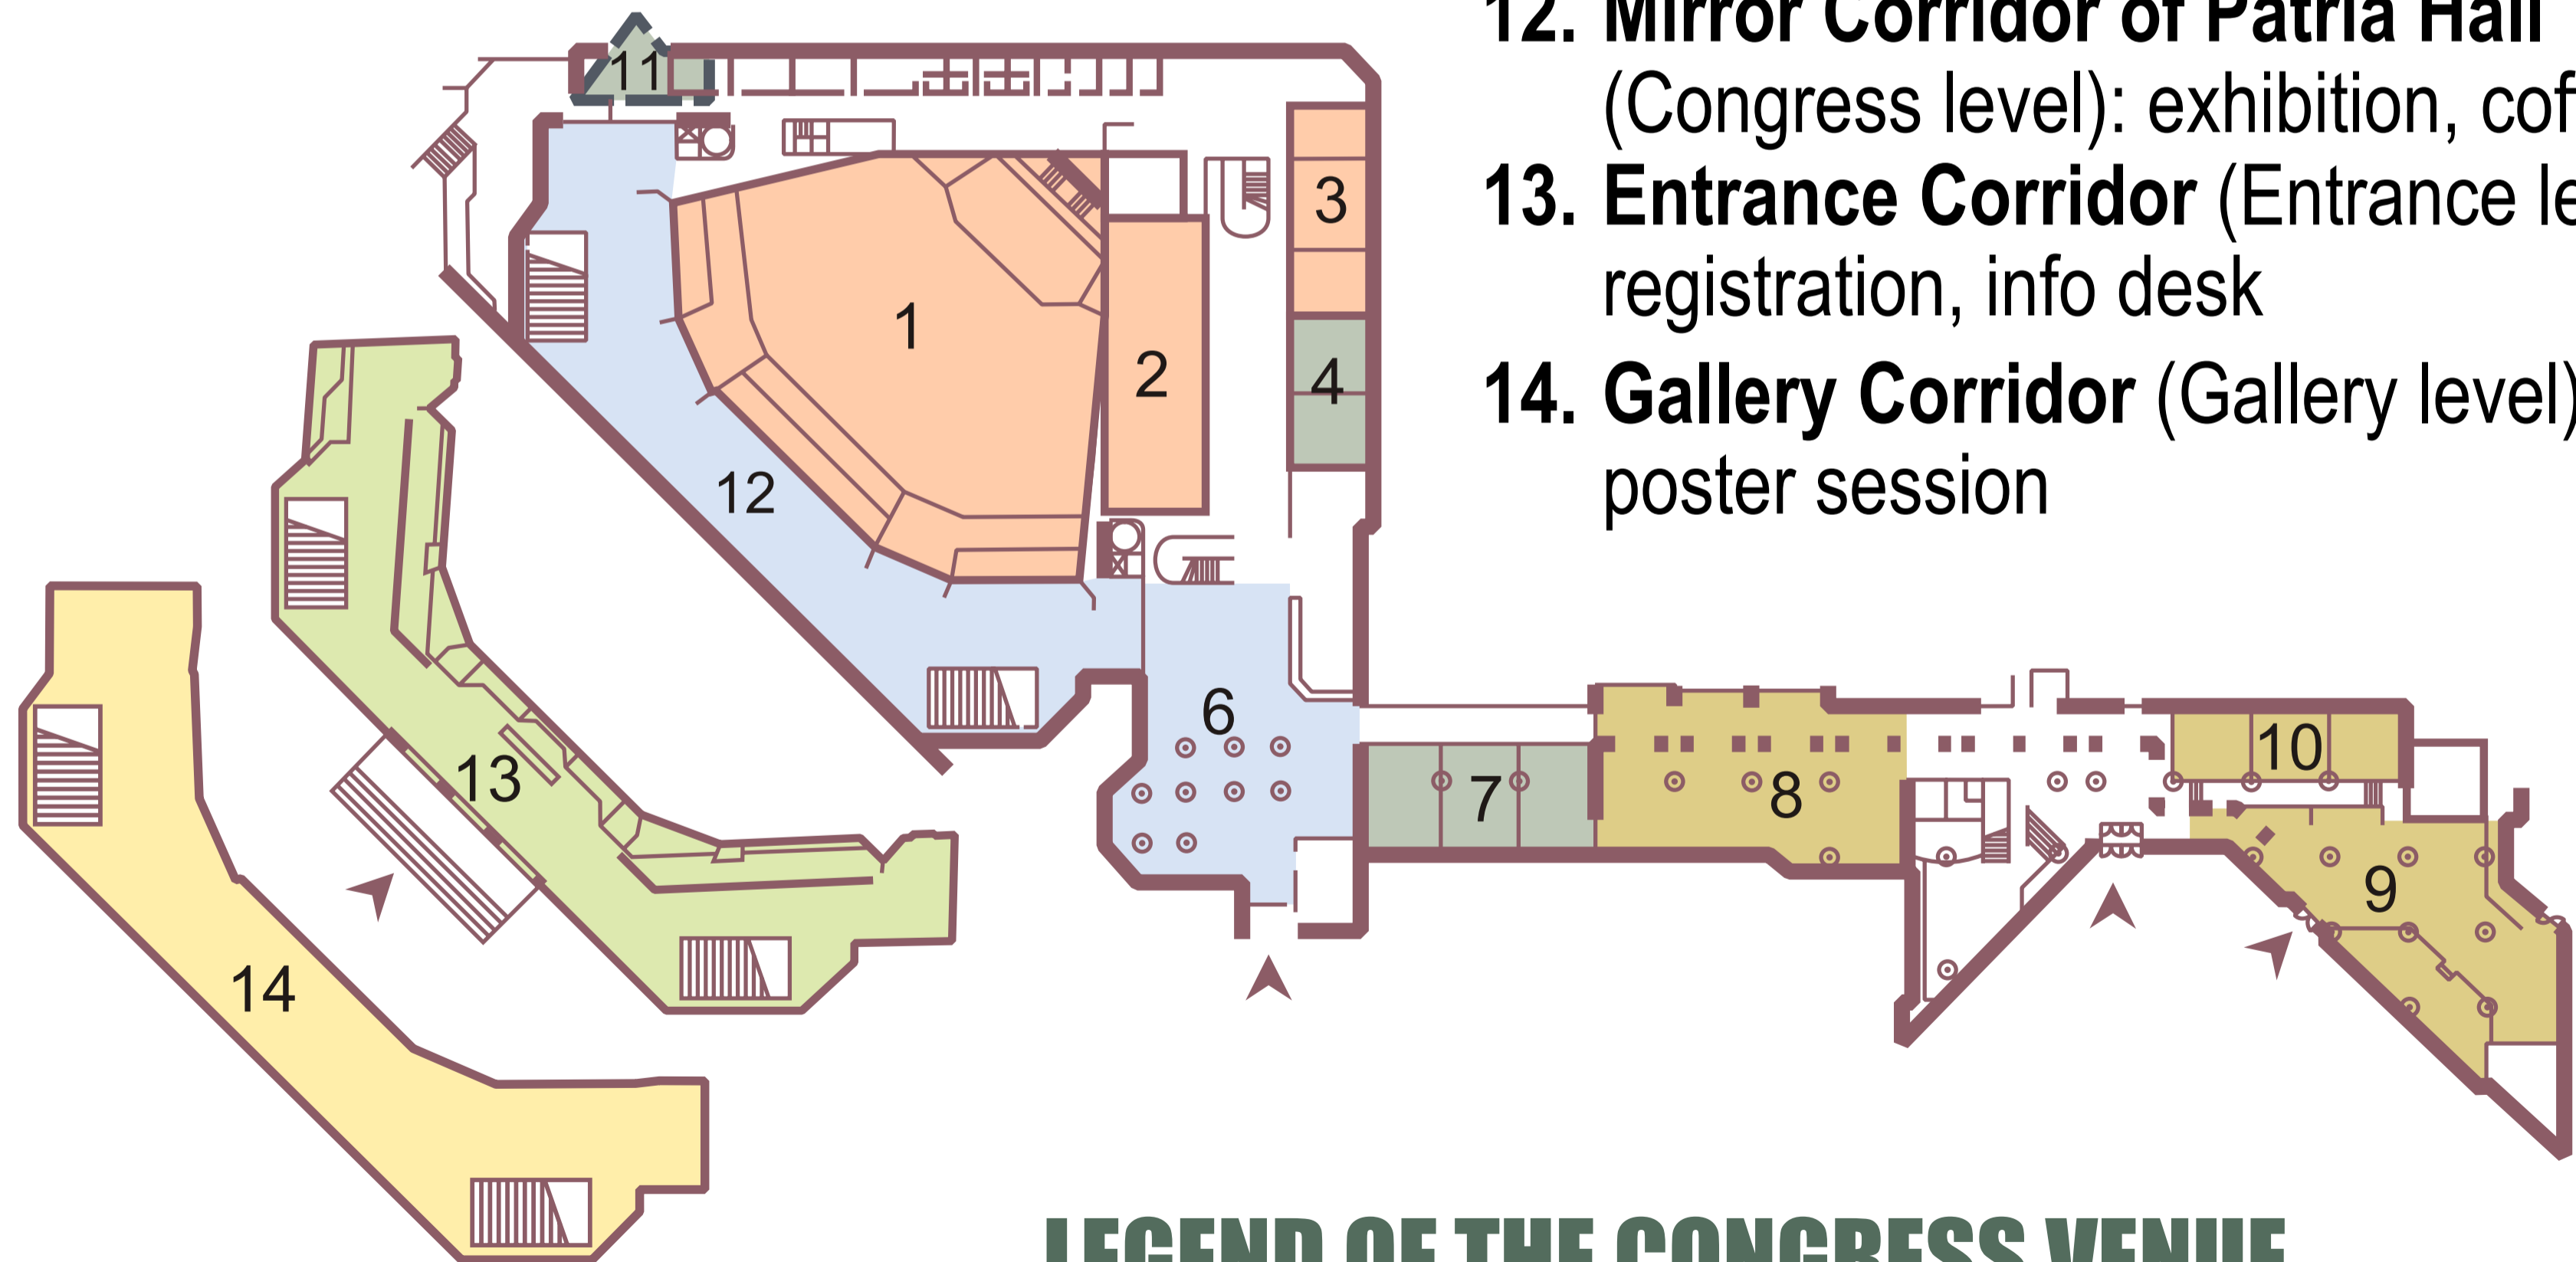

1. **Pátria Hall:** Plenary and parallel sessions
2. **Bartók Hall:** Parallel sessions
3. **Lehár Hall:** Parallel sessions
4. **Brahms I-II. Halls:** Satellite meetings
5. **Bizet Hall:** File upload room

6. **Aula:** coffee break
7. **Liszt I-II-III. Halls:** Satellite meetings
8. **Arcade Restaurant:** lunch
9. **Côte Jardin Restaurant:** lunch
10. **Mozart Hall:** lunch
11. **Fortuna Hall:** Satellite meetings
12. **Mirror Corridor of Pátria Hall**
(Congress level): exhibition, coffee break
13. **Entrance Corridor** (Entrance level):
registration, info desk
14. **Gallery Corridor** (Gallery level):
poster session

LEGEND OF THE CONGRESS VENUE