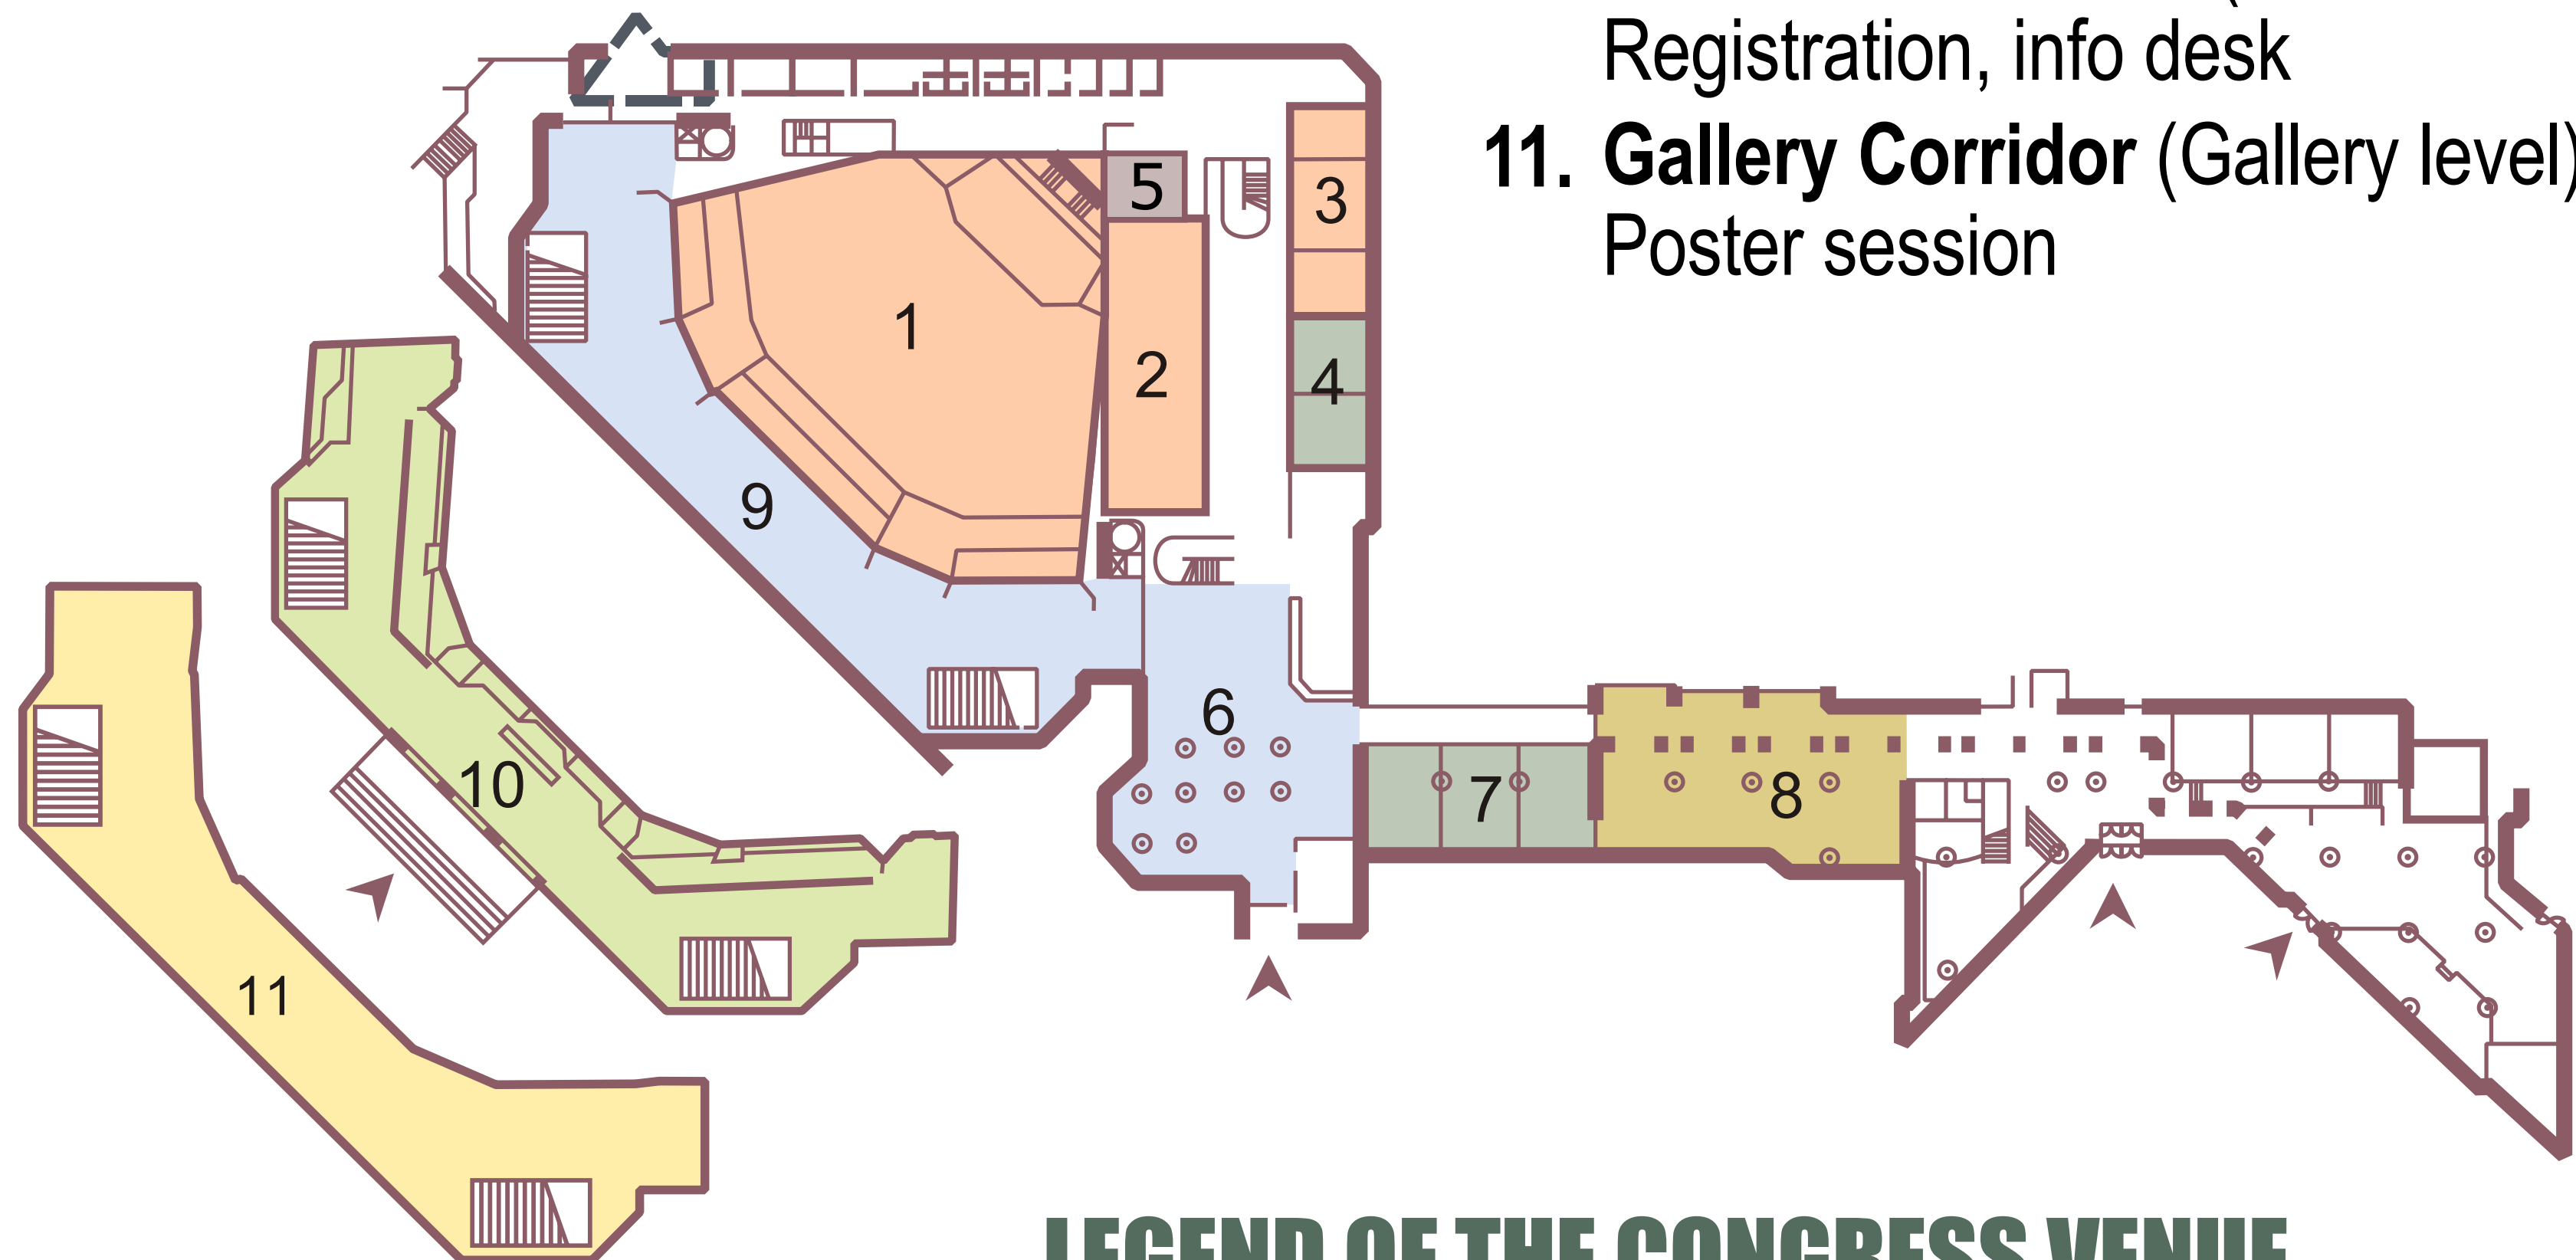

1. **Pátria Hall:** Plenary and parallel sessions
2. **Bartók Hall:** Parallel sessions
3. **Lehár Hall:** Parallel sessions
4. **Brahms I-II. Halls:** Satellite meetings
5. **Bizet Hall:** File upload room

6. **Aula:** Coffee break
7. **Liszt I-II-III. Halls:** Satellite meetings
8. **Arcade Restaurant:** Lunch
9. **Mirror Corridor of Pátria Hall**  
(Congress level): Exhibition, coffee break
10. **Entrance Corridor (Entrance level):**  
Registration, info desk
11. **Gallery Corridor (Gallery level):**  
Poster session

**LEGEND OF THE CONGRESS VENUE**